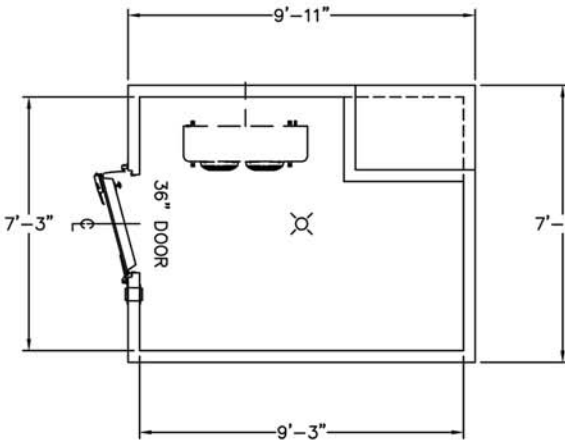

208-220V / SINGLE PHASE / 30AMP  
REFRIGERATOR OR FREEZER  
8' x 10' WALK-IN

208-220V / SINGLE PHASE / 30AMP  
REFRIGERATOR OR FREEZER  
8' x 20' WALK-IN