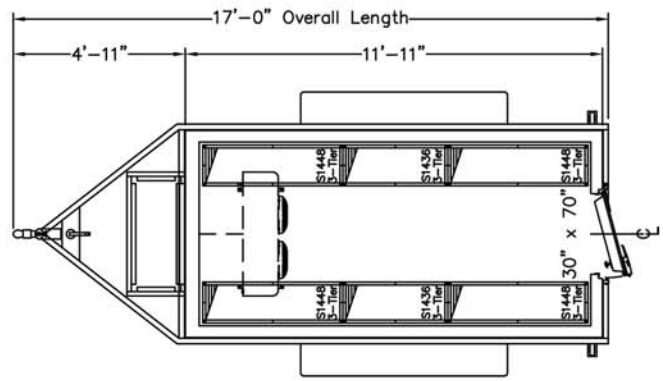

110V / 20AMP REFRIGERATOR
208-220V / SINGLE PHASE / 30AMP FREEZER (-10°F)
6' x 12' TRAILER