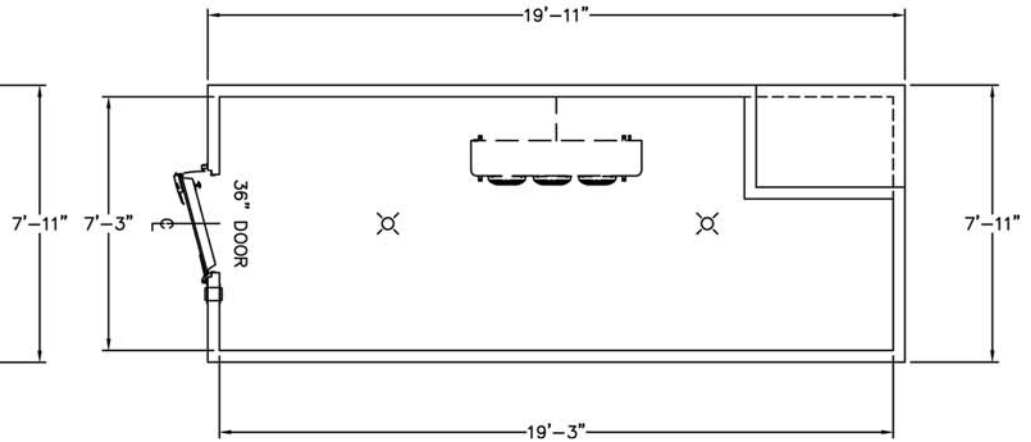

208-220V / SINGLE PHASE / 30AMP  
REFRIGERATOR OR FREEZER  
8' x 10' WALK-IN

208-220V / SINGLE PHASE / 30AMP  
REFRIGERATOR OR FREEZER  
8' x 20' WALK-IN